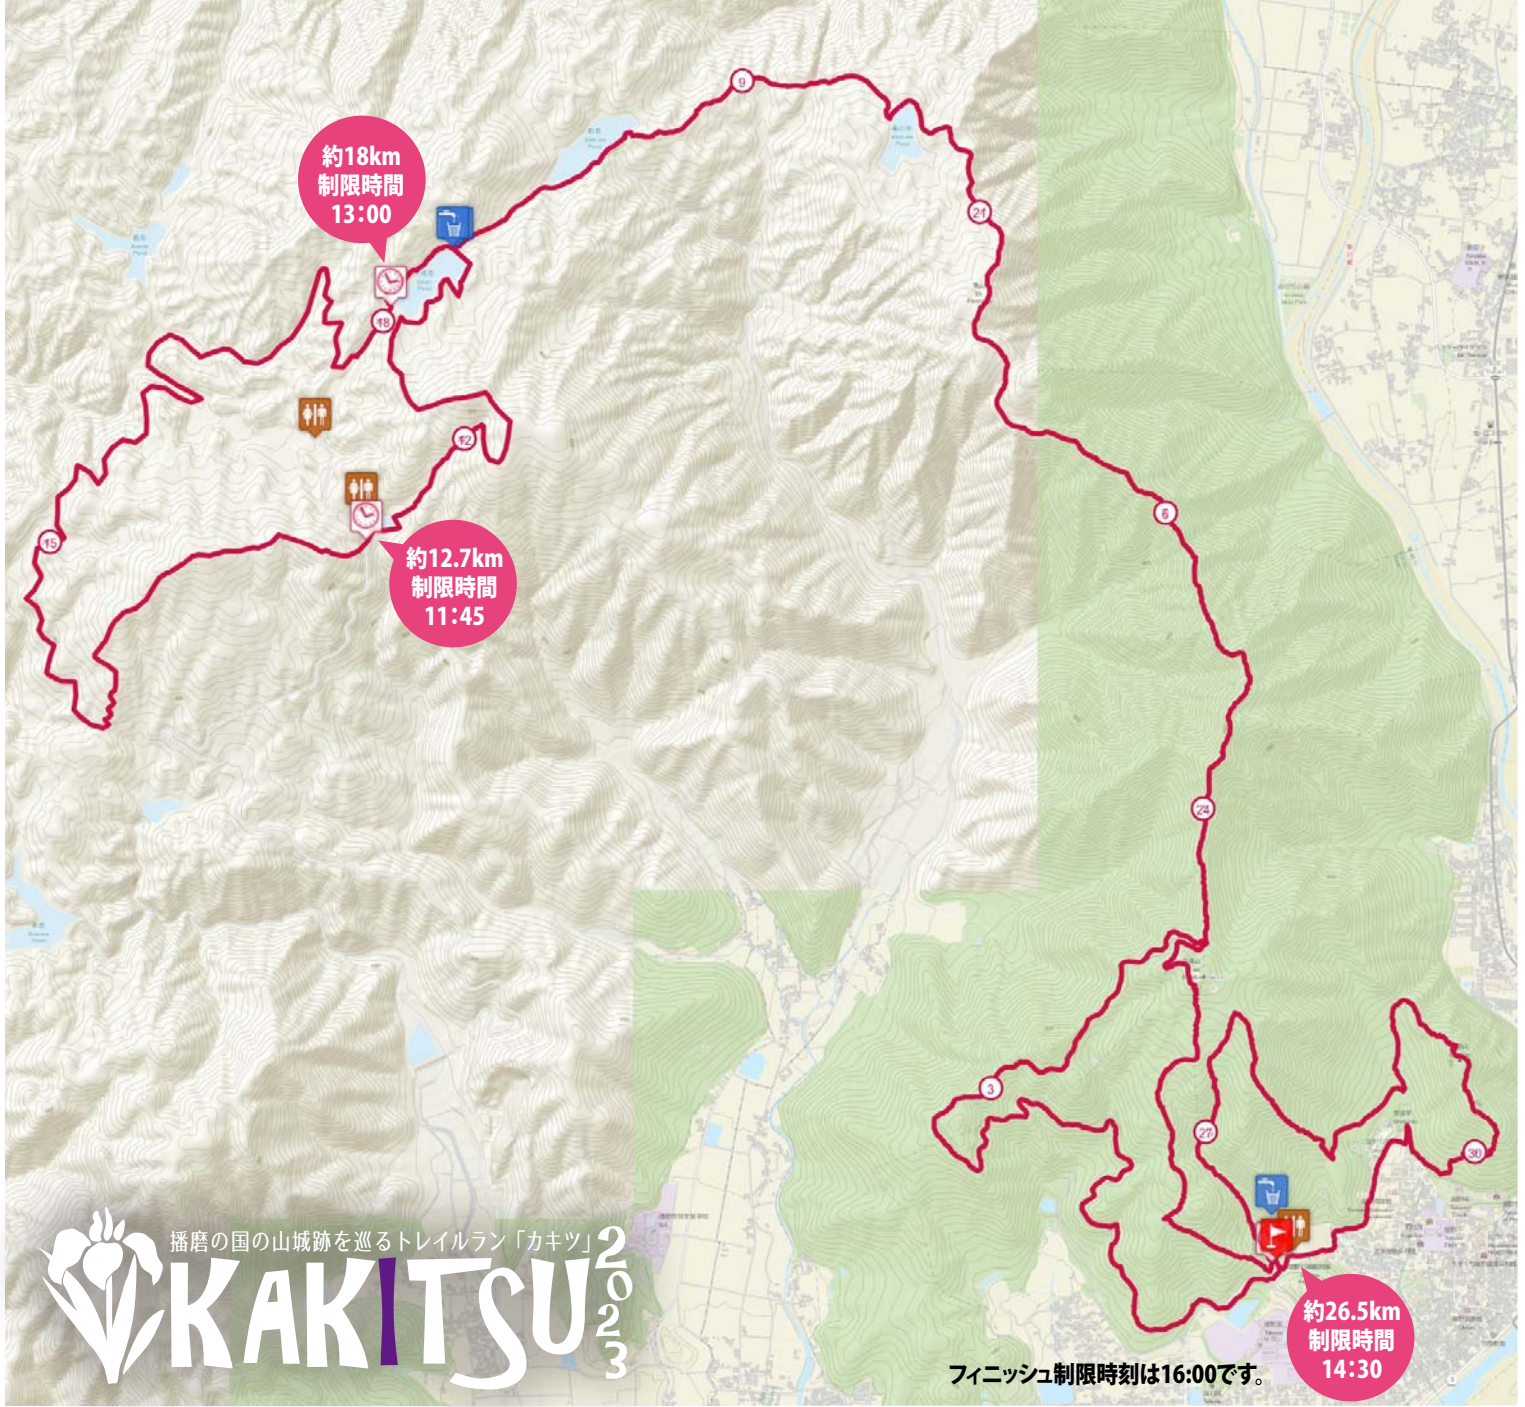

Get this track on your mobile with the app TrailConnect. To read more : <http://trailconnect.run>

<https://tracedetail.com>

> 10% > 20% > 30%